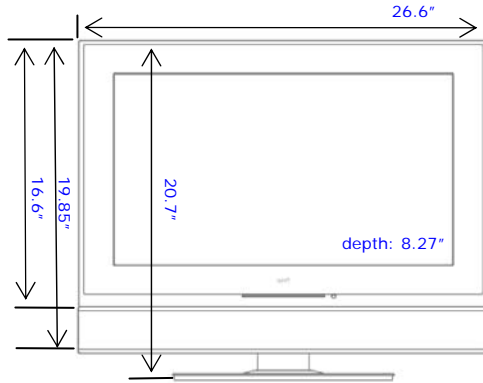

product dimensions