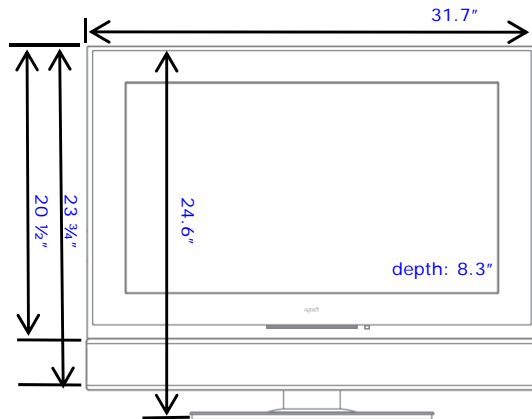

product dimensions

Motion Adaptive De-interlacing

	non-motion adaptive de-interlacing
	SERA motion adaptive de-interlacing