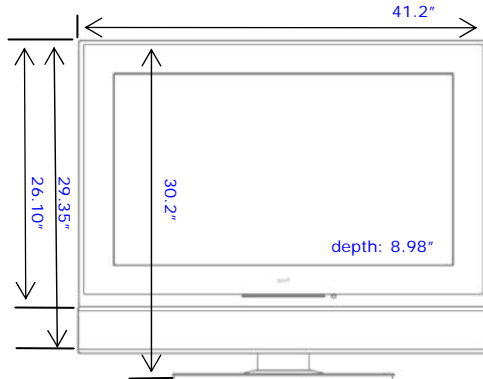

product dimensions

Motion Adaptive De-interlacing

non-motion adaptive de-interlacing

SERA motion adaptive de-interlacing